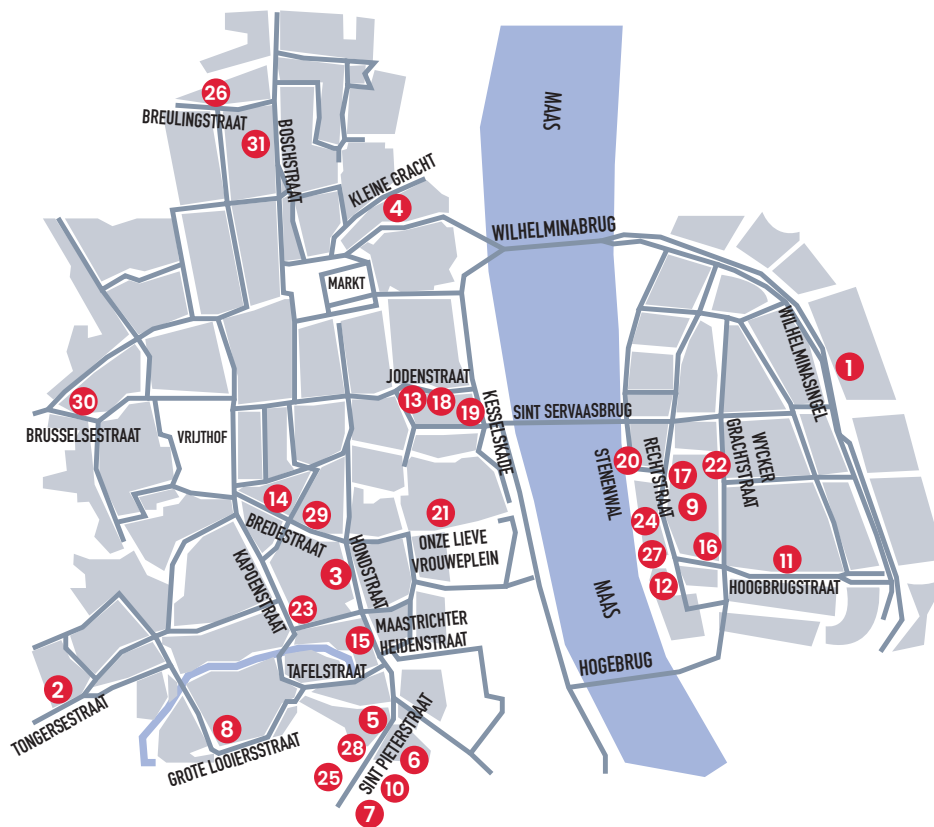

26

6211 Kunstkwartier Maastricht

- A Breulingstraat 18
- W 6211-kunstkwartier.nl

27

Maaslands Antiquariaat & Lijstenmakerij

- A Rechtstraat 77
- W maaslands.nl

Maastricht Art Map

28

31

Van Eyck Antiques

- A Boschstraat 74
- W vaneyckantiques.com

disclaimer: Although the publisher tried to assure accuracy, information provided in the present map can be subject to change without further notice. For further information and updates please refer to the websites of the participants.